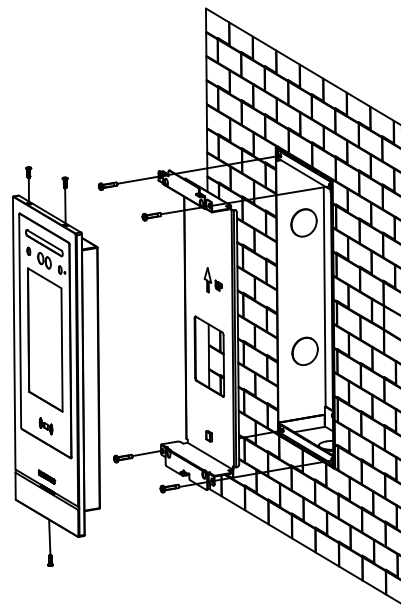

Device interfaces

Net Port	RJ45
RS485	1
Relay Output	1
Fire Detect Port	1
12V Out Port	Reserved
Lock Release Port	1
Door Status Port	1

General

Installation	Flush mounting
Color	Silver
Dimensions	162*378*35.5mm
Working Temperature	-30°C ~ +60°C
Storage Temperature	-40°C ~ +70°C
IP/IK Level	IP65 / IK07
Standby Power Consumption	3.5W
Max Power Consumption	7.5W
Power	12~24V DC
Weight	Without package: 1740 g With package: 1970 g

Ordering Information

model	description
EH-OS-M33-ENL01	M33 Outdoor Station (Silver)

Installation

- Trepanning a hole (larger than the embedded box size and no more than the equipment size).
- Insert the embedded box in the hole, and fix it with the cement slurry.
- Connect wires, fix the outdoor station on the pre-embedded box and lock it with screws, then install finished.